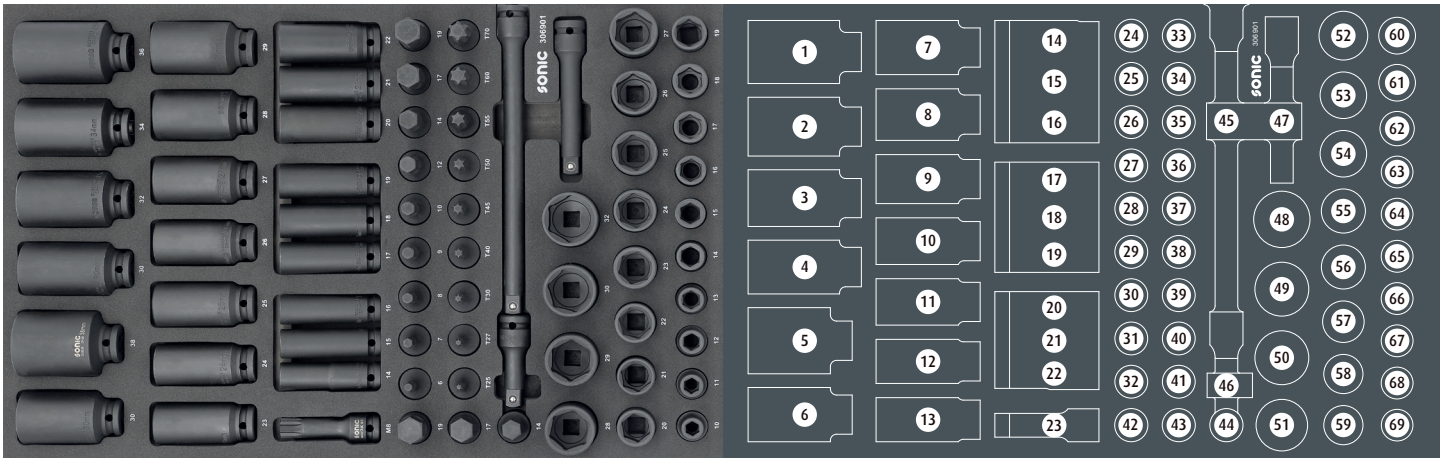

# 306901

	NO	Sonic NO	Size	Length	Q'ty
	1	3398536	36mm	85mm	
	2	3398534	34mm	85mm	
	3	3398532	32mm	85mm	
	4	3398530	30mm	85mm	
	5	3358538	38mm	78mm	
	6	3358530	30mm	78mm	
	7	3358529	29mm	78mm	
	8	3358528	28mm	78mm	
	9	3358527	27mm	78mm	
	10	3358526	26mm	78mm	
	11	3358525	25mm	78mm	
	12	3358524	24mm	78mm	
	13	3358523	23mm	78mm	
	14	3358522	22mm	78mm	
	15	3358521	21mm	78mm	
	16	3358520	20mm	78mm	
	17	3358519	19mm	78mm	
	18	3358518	18mm	78mm	
	19	3358517	17mm	78mm	
	20	3358516	16mm	78mm	
	21	3358515	15mm	78mm	
	22	3358514	14mm	78mm	
	23	86807818	M18	78mm	
	24	86406019	19mm	60mm	
	25	86406017	17mm	60mm	
	26	86406014	14mm	60mm	
	27	86406012	12mm	60mm	
	28	86406010	10mm	60mm	
	29	86406009	9mm	60mm	
	30	86406008	8mm	60mm	
	31	86406007	7mm	60mm	
	32	86406006	6mm	60mm	
		33	86606070	T70	60mm
34		86606060	T60	60mm	
35		86606055	T55	60mm	
36		86606050	T50	60mm	
37		86606045	T45	60mm	
38		86606040	T40	60mm	
39		86606030	T30	60mm	
40		86606027	T27	60mm	

	NO	Sonic NO	Size	Length	Q'ty
	41	86606025	T25	60mm	
	42	86404319	19mm	43mm	
	43	86404317	17mm	43mm	
	44	86404314	14mm	43mm	
	45	7343250	1/2"	250mm	
	46	7343075	1/2"	75mm	
	47	7343125	1/2"	125mm	
	48	33532	32mm	40mm	
	49	33530	30mm	40mm	
	50	33529	29mm	40mm	
	51	33528	28mm	40mm	
52	33527	27mm	39mm		
53	33526	26mm	38mm		
54	33525	25mm	38mm		
55	33524	24mm	38mm		
56	33523	23mm	38mm		
57	33522	22mm	38mm		
58	33521	21mm	38mm		
59	33520	20mm	38mm		
60	33519	19mm	38mm		
61	33518	18mm	38mm		
62	33517	17mm	38mm		
63	33516	16mm	38mm		
64	33515	15mm	38mm		
65	33514	14mm	38mm		
66	33513	13mm	38mm		
67	33512	12mm	38mm		
68	33511	11mm	38mm		
69	33510	10mm	38mm		