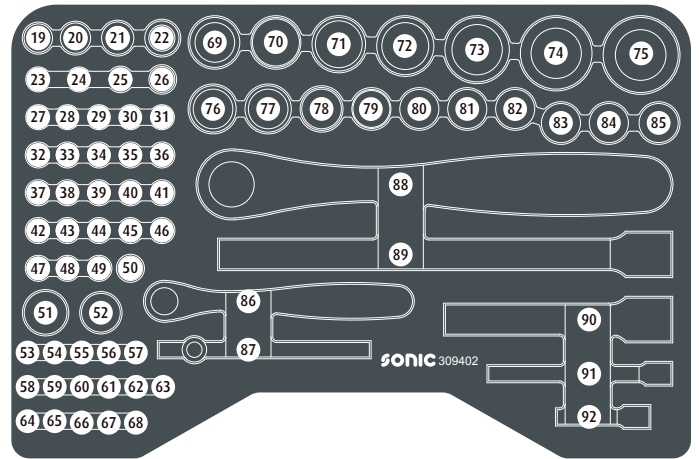

309402

	NO	Sonic NO	Size	Length	Q'ty
	1	184-3	1.5mm	45mm	
			2.0mm	48mm	
			2.5mm	50mm	
	2	7171316	16mm	65mm	
	3	7171321	21mm	65mm	
	4	71531	1/2"	70mm	
	5	72402	1/4"	150mm	
	6	2155006	6mm	50mm	
	7	2155007	7mm	50mm	
	8	2155008	8mm	50mm	
	9	2155009	9mm	50mm	
	10	2155010	10mm	50mm	
	11	2155011	11mm	50mm	
	12	2155012	12mm	50mm	
	13	2155013	13mm	50mm	
	14	2357713	13mm	77mm	
	15	2357715	15mm	77mm	
	16	2357717	17mm	77mm	
	17	2357719	19mm	77mm	
	18	2357722	22mm	77mm	
	19	21511	11mm	25mm	
	20	21512	12mm	25mm	
	21	21513	13mm	25mm	
	22	21514	14mm	25mm	
	23	21507	7mm	25mm	

	NO	Sonic NO	Size	Length	Q'ty
	24	21508	8mm	25mm	
	25	21509	9mm	25mm	
	26	21510	10mm	25mm	
	27	21504	4mm	25mm	
	28	21545	4.5mm	25mm	
	29	21505	5mm	25mm	
	30	21555	5.5mm	25mm	
	31	21506	6mm	25mm	
	32	8143703	3mm	37mm	
	33	8143704	4mm	37mm	
	34	8143705	5mm	37mm	
	35	8143706	6mm	37mm	
	36	8163708	T8	37mm	
	37	8163710	T10	37mm	
	38	8163715	T15	37mm	
	39	8163720	T20	37mm	
	40	8163725	T25	37mm	
	41	8163727	T27	37mm	
	42	8163730	T30	37mm	
	43	8113701	PH.1	37mm	
	44	8113702	PH.2	37mm	
	45	8123701	PZ.1	37mm	
	46	8123702	PZ.2	37mm	
	47	8133704	4mm	37mm	
	48	81337055	5.5mm	37mm	