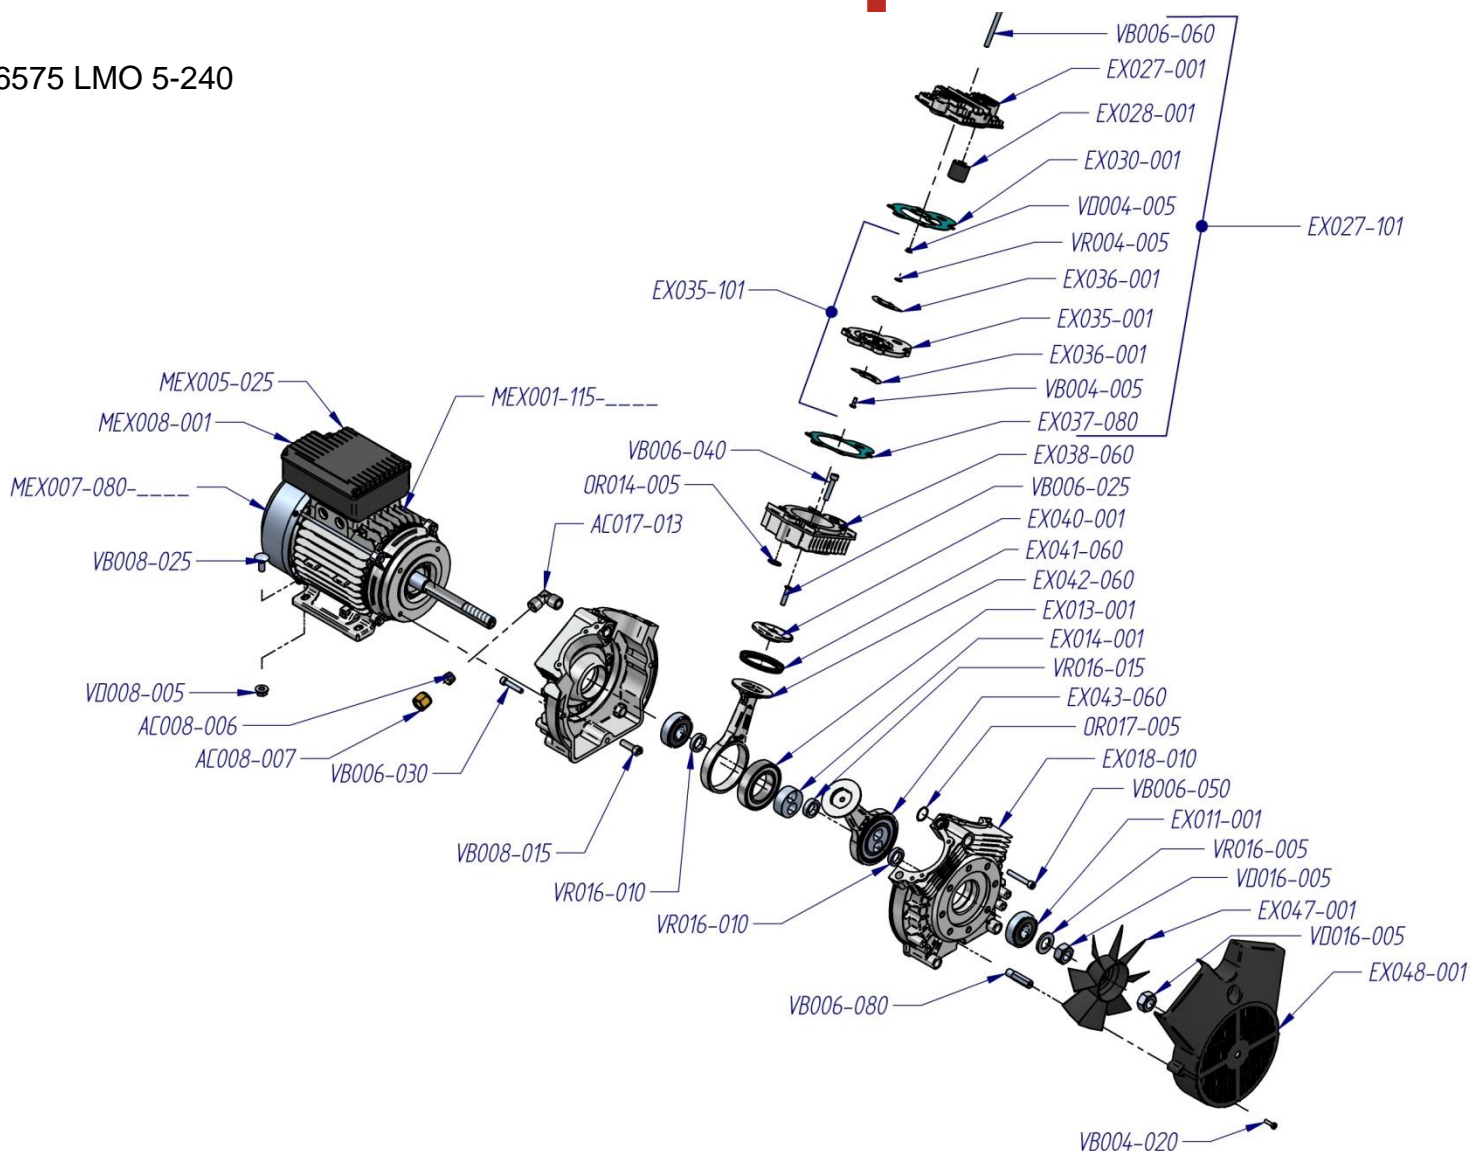

compressoren

www.airpress.net

36575 LMO 5-240

CODE	DESCRIPTION	CODE	DESCRIPTION	CODE	DESCRIPTION
AC008-006	Ogive for aluminum tube 12mm	EX040-001	Piston top	VB004-020	Screw
AC008-007	Nut for tube 12 mm aluminum	EX041-060	Piston seal	VB006-025	Screw
AC017-130	Pipe felling "L"	EX042-060	Connecting rod	VB006-030	Screw
EX011-001	Bearing for compressor monobloc	EX043-060	Complete connecting rod	VB006-040	Screw
EX013-001	Bearing for connecting rod	EX047-001	Plastic fan	VB006-050	Screw
EX014-001	Handspike socket	EX048-001	Plastic cover fan	VB006-060	Screw
EX018-010	Compressor Monobloc	MEX001-115-3001	Electric motor 1,5 Hp 230 Volt 50 Hz "RED"	VB006-080	Screw
EX027-001	Head	MEX001-115-9010	Electric motor 1,5 Hp 230 Volt 50 Hz "WHITE"	VB008-015	Screw
EX027-101	Complete Head	MEX005-016	Condenser 16 µF	VB008-025	Screw
EX028-001	Filter	MEX005-025	Condenser 25 µF	VD004-005	Nut
EX030-001	Gasket head	MEX005-036	Condenser 36 µF	VD008-005	Nut
EX035-001	Valve plate	MEX005-040	Condenser 40 µF	VD016-005	Nut
EX035-101	Valve plate complete	MEX008-001	Cover condenser	VR004-005	Washer
EX036-001	Valve	MEX007-080-3001	Metallic cover fan "RED"	VR016-005	Washer
EX037-080	Gasket cylinder 0,8	MEX007-080-9010	Metallic cover fan "WHITE"	VR016-010	Washer
EX037-050	Gasket cylinder 0,5	OR014-005	O-ring	VR016-015	Washer
EX037-030	Gasket cylinder 0,3	OR017-005	O-ring		
EX038-060	Cylinder	VB004-005	Screw		