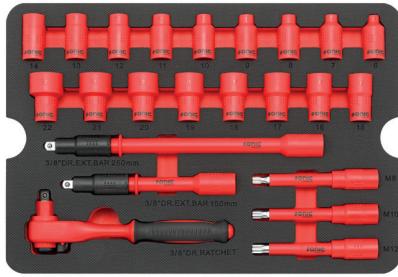

605003

	NO	Description	Size	Q'ty
	1	Flank socket 3/8", 6PT.	14mm	
	2	Flank socket 3/8", 6PT.	13mm	
	3	Flank socket 3/8", 6PT.	12mm	
	4	Flank socket 3/8", 6PT.	11mm	
	5	Flank socket 3/8", 6PT.	10mm	
	6	Flank socket 3/8", 6PT.	9mm	
	7	Flank socket 3/8", 6PT.	8mm	
	8	Flank socket 3/8", 6PT.	7mm	
	9	Flank socket 3/8", 6PT.	6mm	
	10	Flank socket 3/8", 6PT.	22mm	
	11	Flank socket 3/8", 6PT.	21mm	
	12	Flank socket 3/8", 6PT.	20mm	

	NO	Description	Size	Q'ty
	13	Flank socket 3/8", 6PT.	19mm	
	14	Flank socket 3/8", 6PT.	18mm	
	15	Flank socket 3/8", 6PT.	17mm	
	16	Flank socket 3/8", 6PT.	16mm	
	17	Flank socket 3/8", 6PT.	15mm	
	18	Extensions 3/8"	250mmL	
	19	Extensions 3/8"	150mmL	
	20	Ratchet 3/8"	200mmL	
	21	Bit Sockets Spline 3/8"	M8	
	22	Bit Sockets Spline 3/8"	M10	
	23	Bit Sockets Spline 3/8"	M12	

	NO	Description	Size	Q'ty
	24	Phillips screwdriver	PH.3x150mmL	
	25	Phillips screwdriver	PH.2x100mmL	
	26	Phillips screwdriver	PH.1x80mmL	
	27	Slotted screwdriver	4x100mmL	
	28	Slotted screwdriver	3.5x100mmL	
	29	Slotted screwdriver	3x100mmL	
	30	Slotted screwdriver	2.5x75mmL	

	NO	Description	Size	Q'ty
	40	VDE Combination Plier	180mmL	
	41	VDE Water Pump Plier	240mmL	
	42	VDE Long nose Plier	200mm	

*The inventory order list can also be found on our website under downloads at the specific article.