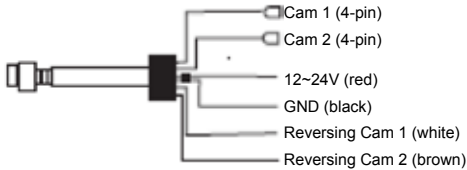

Connection:

Remote control

4-pin extension cable

Monitor:

Power V1/V2 Menu Increase setting
Decrease setting

- 7" LCD - TFT monitor
- Aspect ratio: 16:9
- 2-way video inputs, built-in speaker
- PAL & NTSC auto-switching
- Resolution: 800 x RGB x 480 Pixels
- Power supply: DC 12 V-24V
- Built in sunshade
- Remote control, OSD menu
- Adjustable contrast, colour and brightness